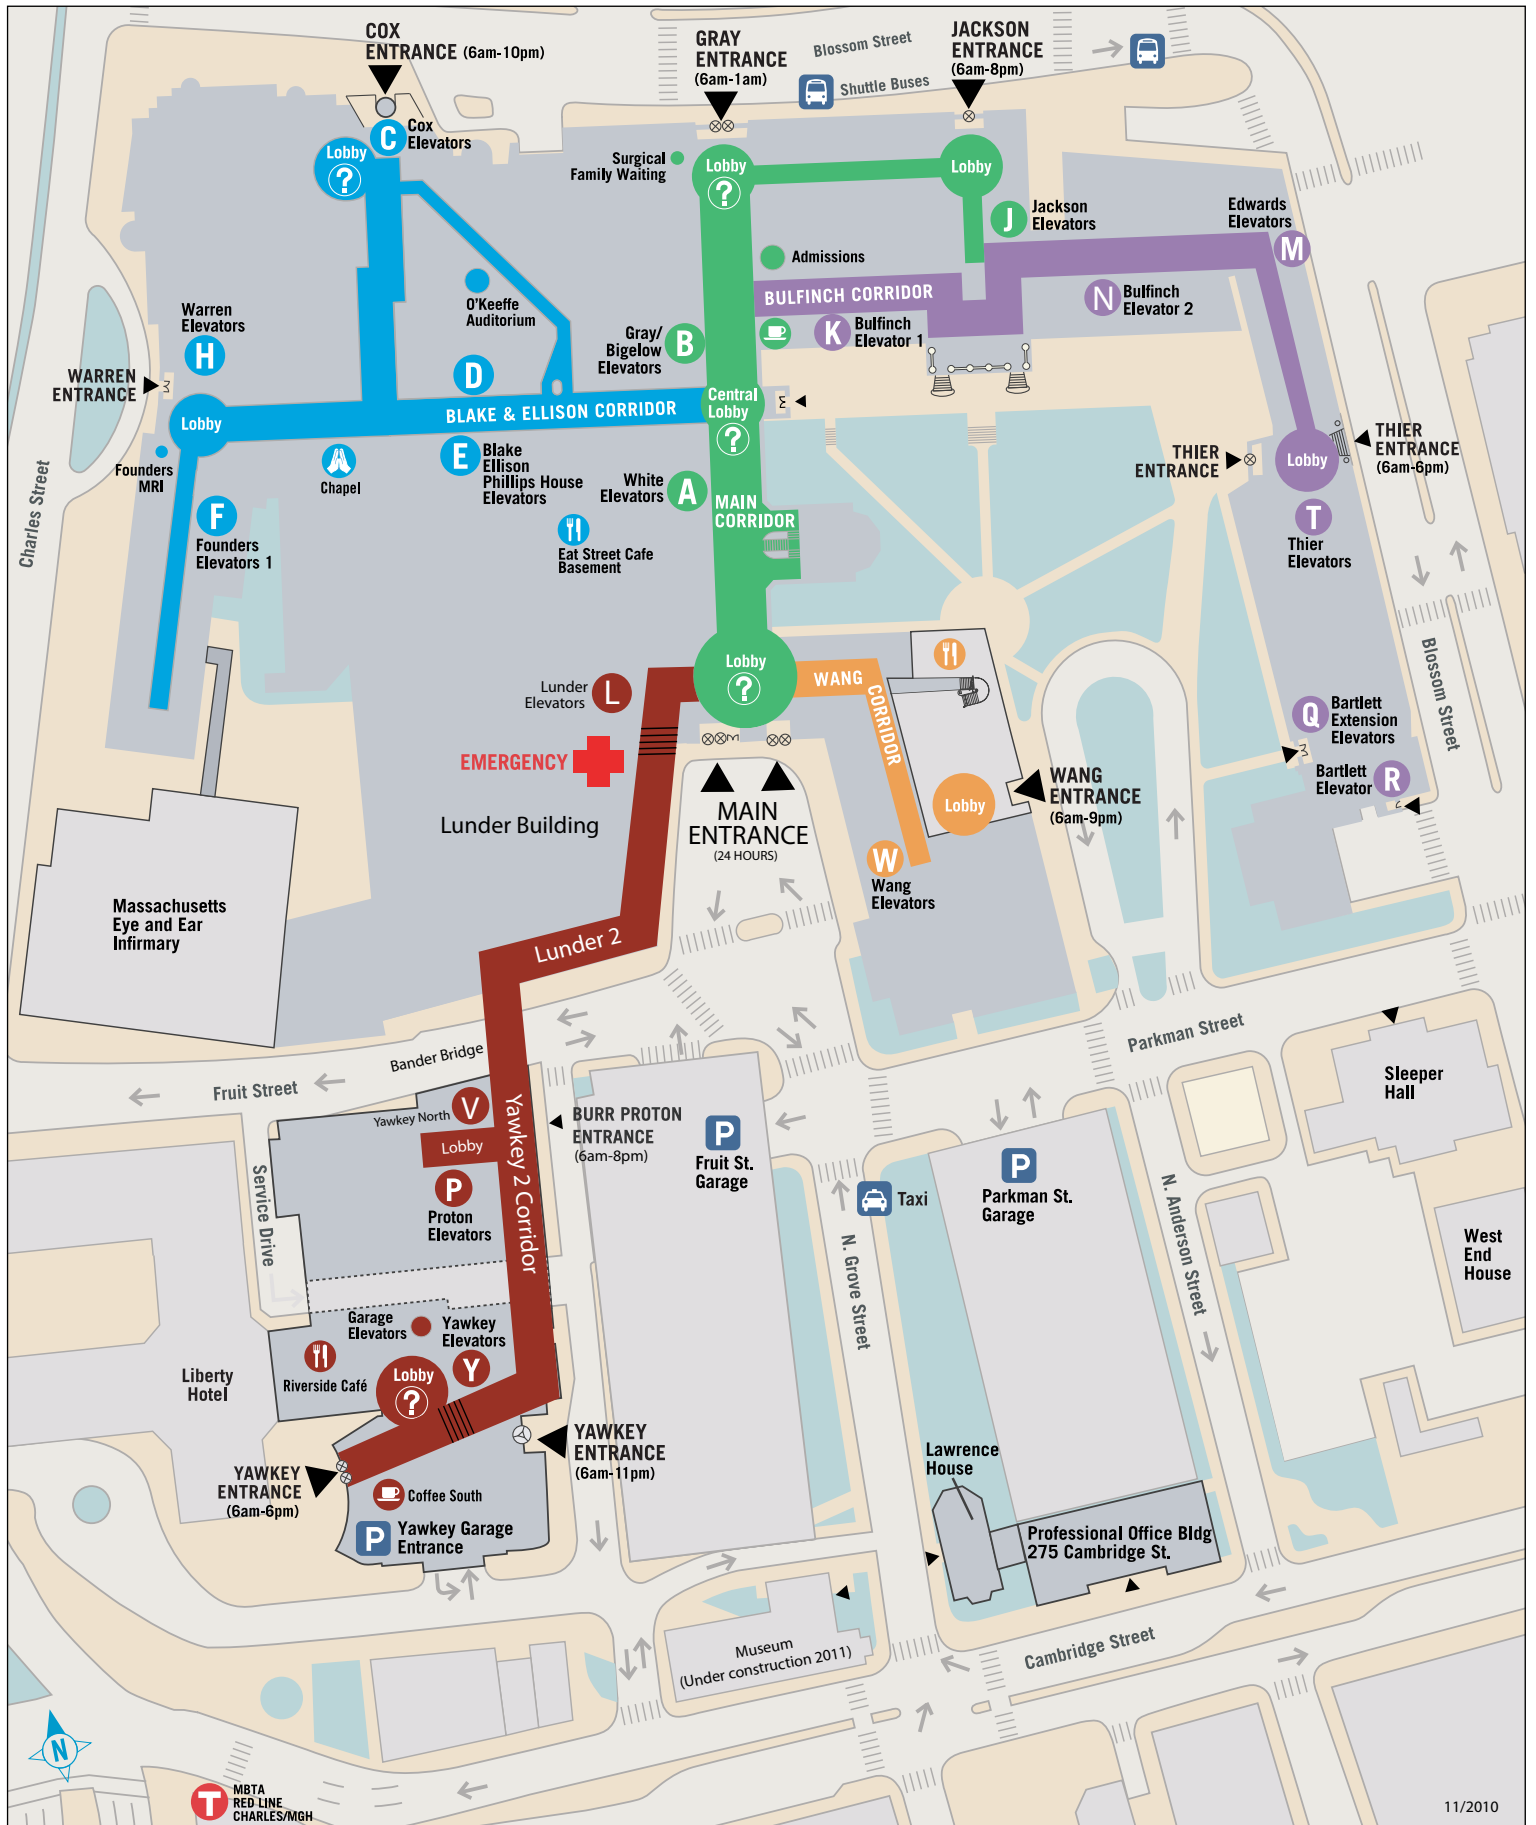

GROUND FLOOR MAP / MAPA DE LA PLANTA BAJA

BUILDINGS & ELEVATORS

EDIFICIOS Y AGENSORES

- Bartlett, Bartlett Extension
- Bigelow
- Blake & Ellison
- Bulfinch
- Burr Proton Center
- Cox
- Edward Research
- Ellison & Blake
- Founders House
- Jackson
- Lunder
- Phillips House
- Thier
- Wang Ambulatory Care Center
- Warren
- White
- Yawkey Center for Outpatient Care

- R
- Q
- B
- E
- K
- N
- P
- C
- M
- E
- F
- J
- L
- E
- T
- W
- H
- A
- Y

SERVICES

SERVICIOS

- Chapel / Prayer Room
Blake & Ellison corridor
- Entrances
Entrada
- Information Desk
Información
- Parking / Main Garages
Estacionamiento Principales
- Shuttle Buses
Autobuses del Circuito MGH
- Food Services
Cafeteria
- Emergency
Lunder Building

- Chapel / Prayer Room
- Entrances
- Information Desk
- Parking / Main Garages
- Shuttle Buses
- Food Services
- Emergency

ADDITIONAL SERVICES

SERVICIOS

- Bicycle Parking
Parkman St. Garage entrance
- Cash Machine / ATM
Main corridor, Cox and Yawkey lobbies
- Chapel / Prayer Room
Blake & Ellison corridor
- Hair & Skin Center
Cox lobby
- Images Boutique
Yawkey, 9th floor
- Gift & Flower Shop
Blake corridor, Yawkey lobby
- Parking Cashier
Garage entrances, Yawkey lobby
- Valet Parking
Wang, Yawkey, Cox lobbies