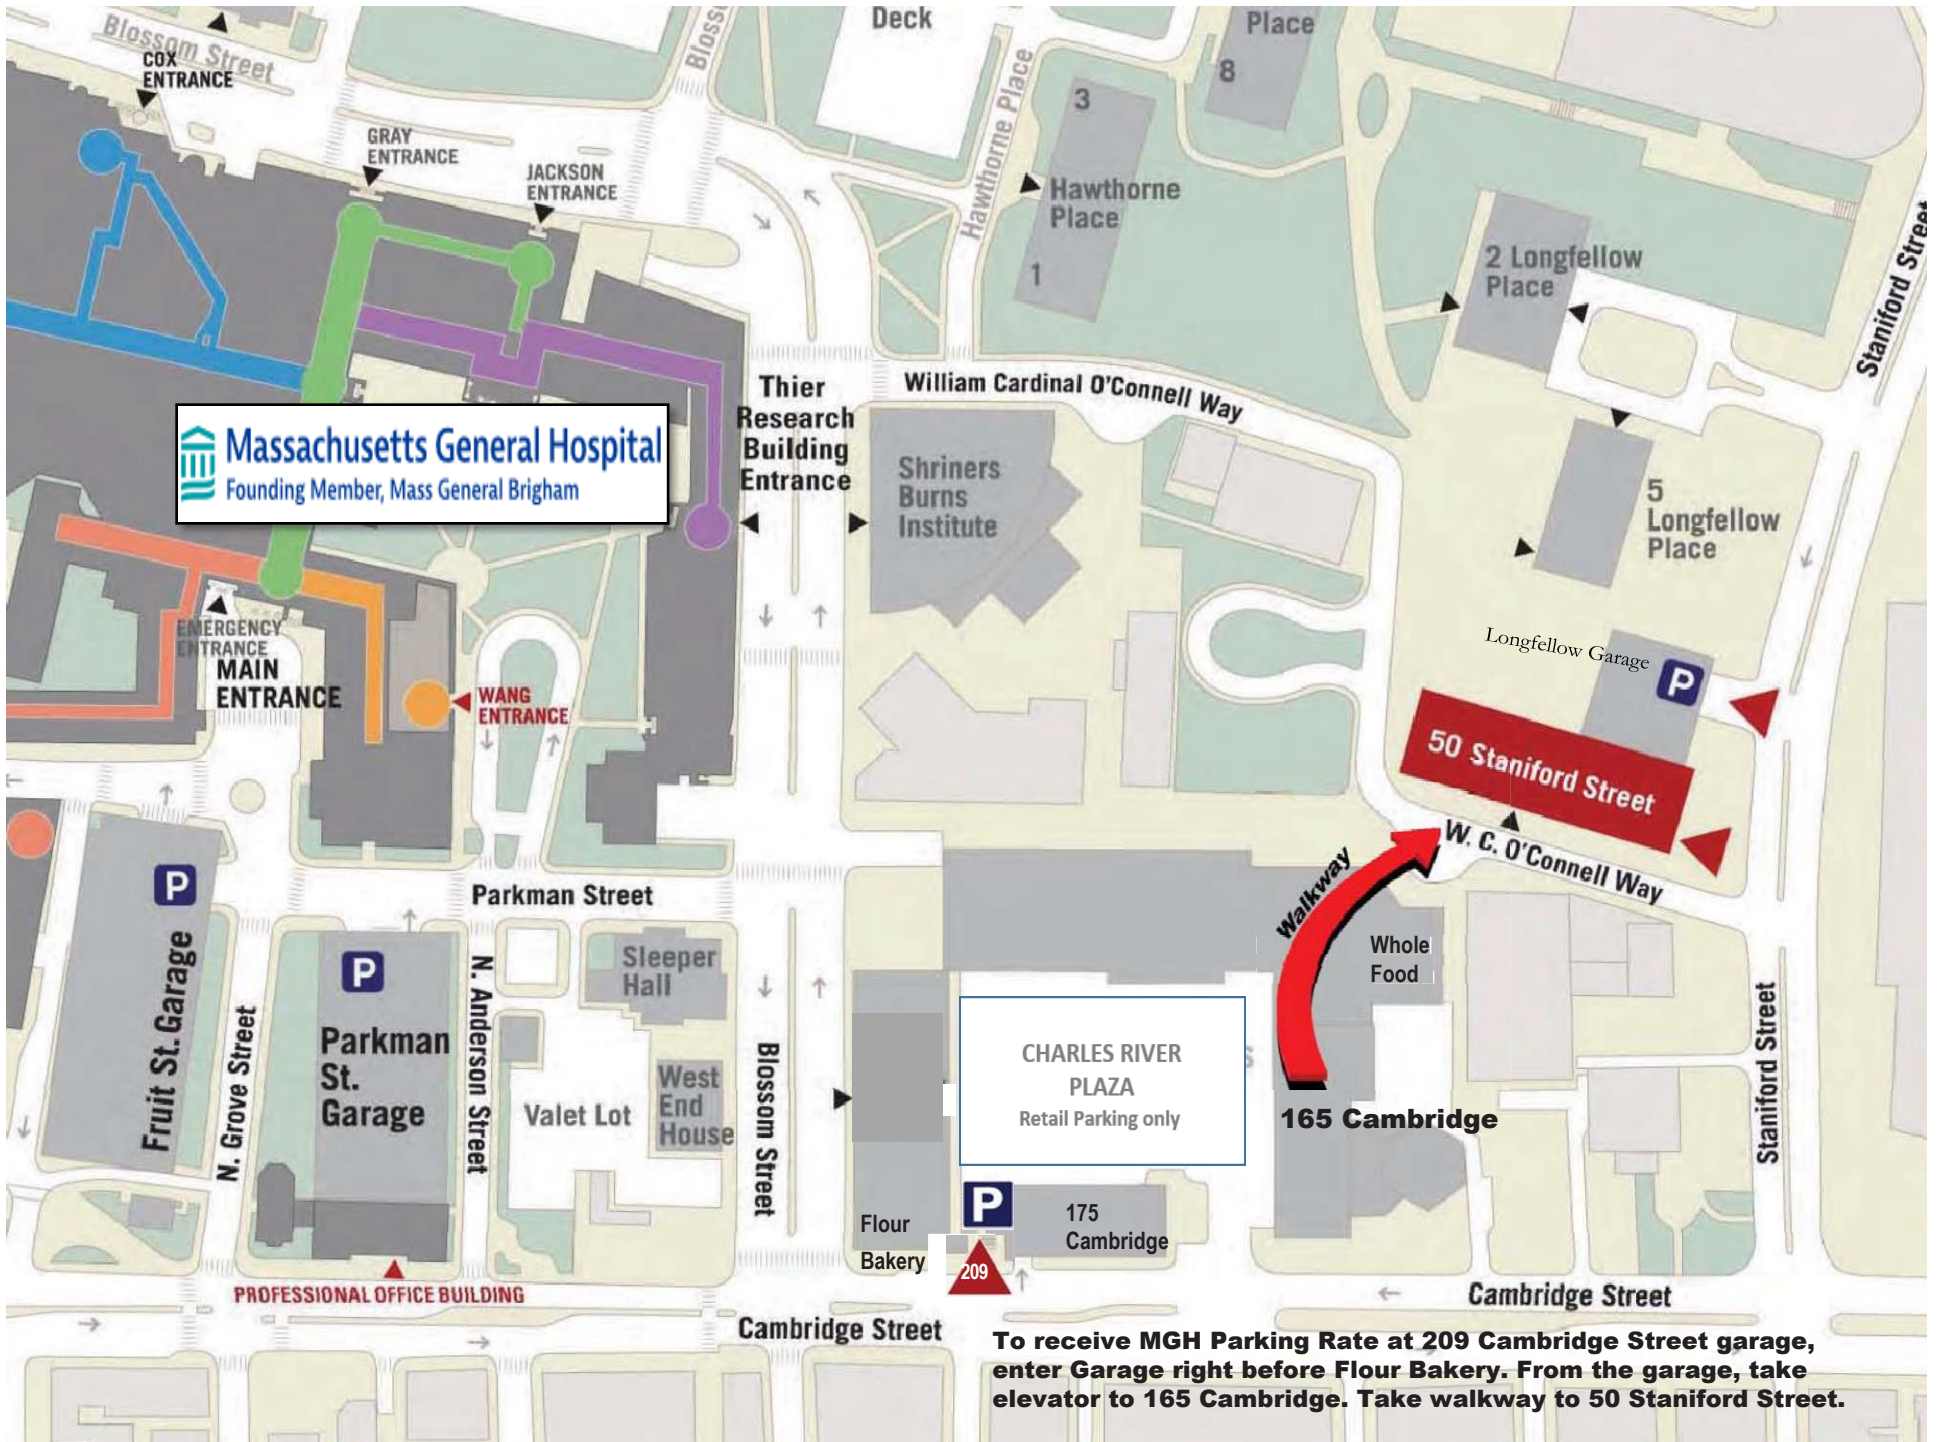

Parking at Mass General

Patients may park at the Mass General garages and receive discounted patient rates. For driving directions to the Mass General main campus, please call 617-724-1666. **The closest MGH Garage is at 209 Cambridge Street**, next to Flour Bakery. From the garage, take the elevator to 165 Cambridge Street, exit the lobby door and turn right. Follow the pathway around Whole Foods and cross Cardinal O'Connell Way. 50 Staniford Street will be directly in front of you. (see map on back) When you return, pay the cashier in the lobby of 165 Cambridge to receive the MGH rate. Note: Rates do not apply if you park on the upper deck of Charles River Plaza.

Public transportation to 50 Staniford Street:

From the Blue Line:

- Take the Blue Line to Bowdoin Station
- Exit the station and turn right onto Cambridge Street
- Walk one block to Staniford Street
- You may also take the Mass General shuttle from North Station (see above for details)
- Turn right onto Staniford Street and 50 Staniford Street will be on your left

From North Station

- Take the Green or Orange Line or commuter rail to North Station
- Exit the station and head southwest on Causeway Street, toward the Thomas P. O'Neill, Jr. Federal Building
- Cross Lomasney Way intersection and walk down Staniford Street
- 50 Staniford Street will be on your right
- You may also take the Mass General shuttle from North Station (see above for details)

From the RedLine

- Exit at the Charles/MGH station and follow Cambridge Street to the fourth traffic signal
- Turn left onto Staniford Street
- 50 Staniford Street will be on your left

 **Massachusetts General Hospital**
Founding Member, Mass General Brigham